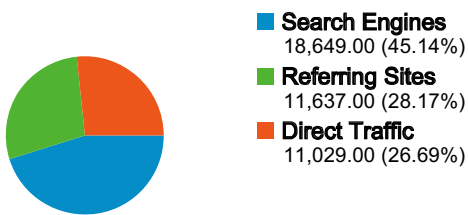

Site Usage

41,315 Visits

73.25% Bounce Rate

77,932 Pageviews

00:02:05 Avg. Time on Site

1.89 Pages/Visit

28.01% % New Visits

Visitors Overview

Visitors
15,670

Map Overlay

Traffic Sources Overview

Content Overview

Pages	Pageviews	% Pageviews
/	47,313	60.71%
/chat-login.php	7,970	10.23%
/chat.php	7,631	9.79%
/index.php	1,460	1.87%
/top10lista.php	1,101	1.41%