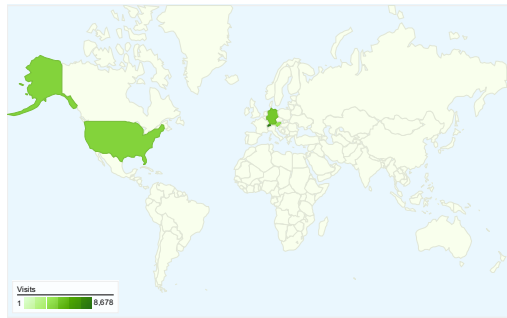

Site Usage

41,315 Visits

73.25% Bounce Rate

77,932 Pageviews

00:02:05 Avg. Time on Site

1.89 Pages/Visit

28.01% % New Visits

Visitors Overview

Visitors
15,670

Map Overlay

Traffic Sources Overview

Content Overview

Pages	Pageviews	% Pageviews
/	47,313	60.71%
/chat-login.php	7,970	10.23%
/chat.php	7,631	9.79%
/index.php	1,460	1.87%
/top10lista.php	1,101	1.41%