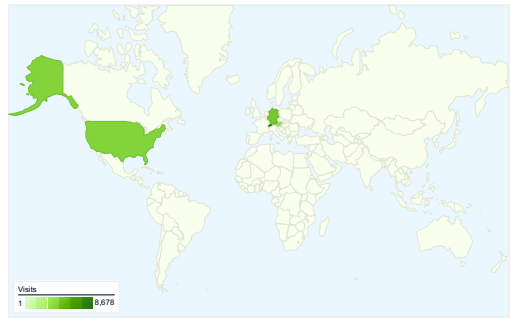

**Site Usage**

**41,315** Visits

**73.25%** Bounce Rate

**77,932** Pageviews

**00:02:05** Avg. Time on Site

**1.89** Pages/Visit

**28.01%** % New Visits

**Visitors Overview**

**Visitors**  
**15,670**

**Map Overlay**

**Traffic Sources Overview**

**Content Overview**

Pages	Pageviews	% Pageviews
/	47,313	60.71%
/chat-login.php	7,970	10.23%
/chat.php	7,631	9.79%
/index.php	1,460	1.87%
/top10lista.php	1,101	1.41%