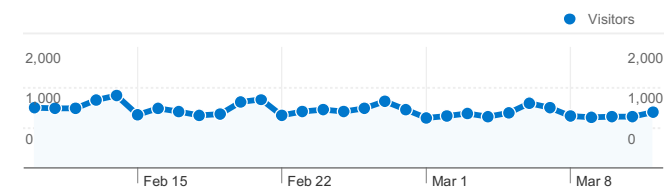

**Site Usage**

**41,315** Visits

**73.25%** Bounce Rate

**77,932** Pageviews

**00:02:05** Avg. Time on Site

**1.89** Pages/Visit

**28.01%** % New Visits

**Visitors Overview**

**Visitors**  
**15,670**

**Map Overlay**

**Traffic Sources Overview**

**Content Overview**

Pages	Pageviews	% Pageviews
/	47,313	60.71%
/chat-login.php	7,970	10.23%
/chat.php	7,631	9.79%
/index.php	1,460	1.87%
/top10lista.php	1,101	1.41%