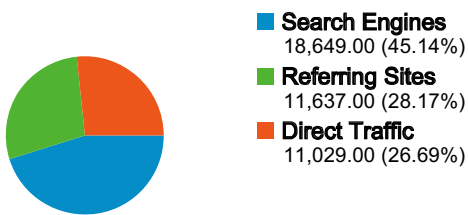

**Site Usage**

**41,315** Visits

**73.25%** Bounce Rate

**77,932** Pageviews

**00:02:05** Avg. Time on Site

**1.89** Pages/Visit

**28.01%** % New Visits

**Visitors Overview**

**Visitors**  
**15,670**

**Map Overlay**

**Traffic Sources Overview**

**Content Overview**

Pages	Pageviews	% Pageviews
/	47,313	60.71%
/chat-login.php	7,970	10.23%
/chat.php	7,631	9.79%
/index.php	1,460	1.87%
/top10lista.php	1,101	1.41%